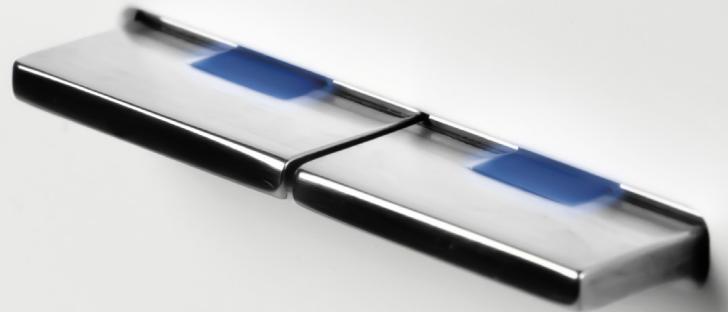

chopin
meet the maestro

| basalte

single, black aluminium lever with LED
brushed dark grey

VIRTUOSO AND CLASSY

Chopin's front cover comes in all Basalte luxury finishes allowing a **consistent and minimalist look.**

Made in Belgium to the high standards for which Basalte products are known, Chopin is precision-machined from one piece and **carefully assembled by hand.**

Its fine mechanics are supremely durable and, despite miniature construction, stand the test of time.

single, black aluminium lever with LED
brushed brass

RESOLUTE

High-quality fixture of the levers is assured by uncompromising engineering standards.

double, chromed levers with LED
satin white

Chopin collection

Choose your configuration

Chopin is available as a 1- or 2-gang cover and can be combined with a socket outlet.

Choose your finish

Chopin's front cover comes in all basalte luxury finishes.

Choose your levers